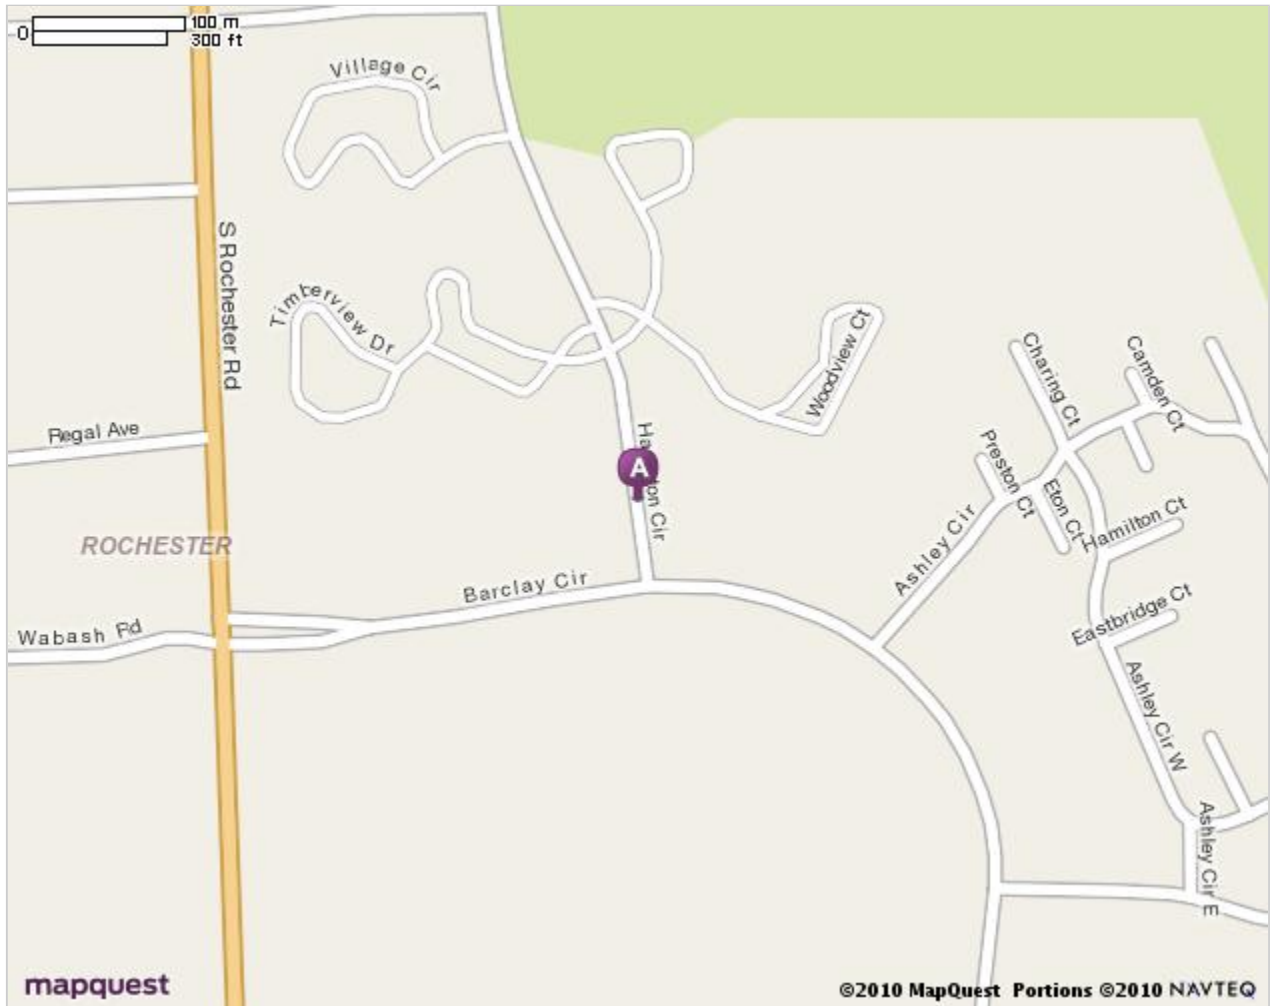

Directions to Rafalski Hare, PC from Lansing

1. I-75 South to M-59
2. M-59 East to the Rochester Road exit (M-150)
3. Turn North (left) on Rochester Road, go approximately 1 mile and turn right onto Barclay Circle.
 - a. There will be a light at Barclay Circle.
4. Go approximately $\frac{1}{4}$ mile on Barclay Circle and turn left onto Hampton Circle.
5. Turn right into the first parking lot.
 - a. Blue trim building
 - b. We are on the Northeast corner of Barclay Circle and Hampton Circle.
6. Our suite is in the center of the building, enter from the street side.

Map of 130 Hampton Cir Rochester Hills, MI 48307-4195

Notes

[All rights reserved. Use subject to License/Copyright](#) | [Map Legend](#)

Directions and maps are informational only. We make no warranties on the accuracy of their content, road conditions or route usability or expeditiousness. You assume all risk of use. MapQuest and its suppliers shall not be liable to you for any loss or delay resulting from your use of MapQuest. Your use of MapQuest means you agree to our [Terms of Use](#)

MAPQUEST.

Map of 130 Hampton Cir Rochester Hills, MI 48307-4195

Notes

[All rights reserved. Use subject to License/Copyright](#) | [Map Legend](#)

Directions and maps are informational only. We make no warranties on the accuracy of their content, road conditions or route usability or expeditiousness. You assume all risk of use. MapQuest and its suppliers shall not be liable to you for any loss or delay resulting from your use of MapQuest. Your use of MapQuest means you agree to our [Terms of Use](#)