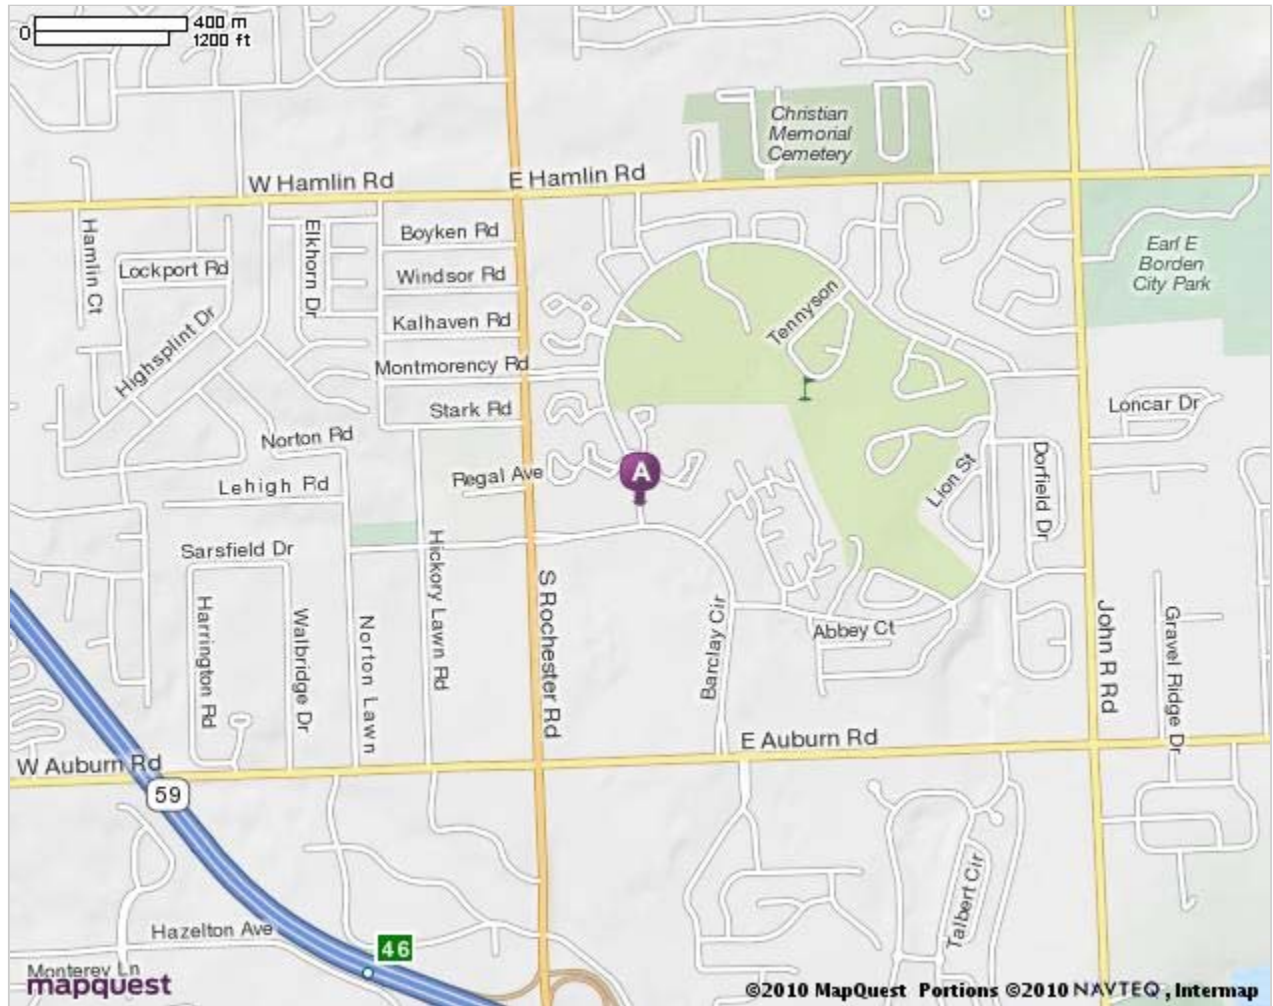

Directions to Rafalski Hare, PC from Lansing

1. I-75 South to M-59
2. M-59 East to the Rochester Road exit (M-150)
3. Turn North (left) on Rochester Road, go approximately 1 mile and turn right onto Barclay Circle.
 - a. There will be a light at Barclay Circle.
4. Go approximately $\frac{1}{4}$ mile on Barclay Circle and turn left onto Hampton Circle.
5. Turn right into the first parking lot.
 - a. Blue trim building
 - b. We are on the Northeast corner of Barclay Circle and Hampton Circle.
6. Our suite is in the center of the building, enter from the street side.

Map of 130 Hampton Cir Rochester Hills, MI 48307-4195

Notes

[All rights reserved. Use subject to License/Copyright](#) | [Map Legend](#)

Directions and maps are informational only. We make no warranties on the accuracy of their content, road conditions or route usability or expeditiousness. You assume all risk of use. MapQuest and its suppliers shall not be liable to you for any loss or delay resulting from your use of MapQuest. Your use of MapQuest means you agree to our [Terms of Use](#)

MAPQUEST.

Map of 130 Hampton Cir Rochester Hills, MI 48307-4195

Notes

[All rights reserved. Use subject to License/Copyright](#) | [Map Legend](#)

Directions and maps are informational only. We make no warranties on the accuracy of their content, road conditions or route usability or expeditiousness. You assume all risk of use. MapQuest and its suppliers shall not be liable to you for any loss or delay resulting from your use of MapQuest. Your use of MapQuest means you agree to our [Terms of Use](#)