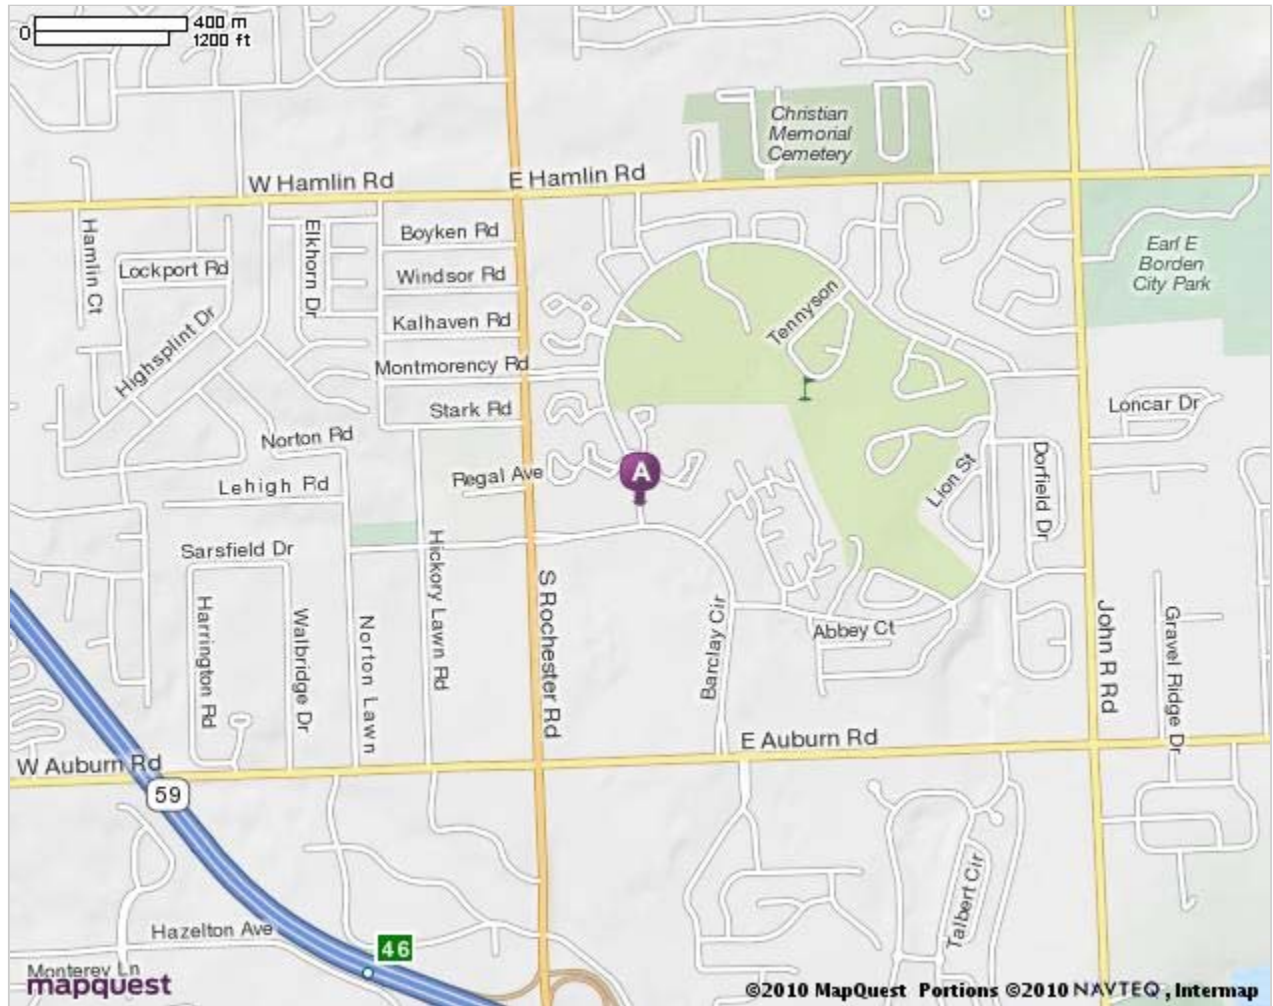

### **Directions to Rafalski Hare, PC from Detroit or Southfield**

1. I-75 North to the Rochester Road exit (exit 67)
2. Turn North (right) on Rochester Road, go approximately 5 & ½ miles and turn right onto Barclay Circle.
  - a. There will be a light at Barclay Circle.
3. Go approximately ¼ mile on Barclay Circle and turn left onto Hampton Circle.
4. Turn right into the first parking lot.
  - a. Blue trim building
  - b. We are on the Northeast corner of Barclay Circle and Hampton Circle.
5. Our suite is in the center of the building, enter from the street side.

### **From Southfield**

1. I-696 to I-75
2. See directions from Detroit above.

### Map of 130 Hampton Cir Rochester Hills, MI 48307-4195

Notes

[All rights reserved. Use subject to License/Copyright](#) | [Map Legend](#)

Directions and maps are informational only. We make no warranties on the accuracy of their content, road conditions or route usability or expeditiousness. You assume all risk of use. MapQuest and its suppliers shall not be liable to you for any loss or delay resulting from your use of MapQuest. Your use of MapQuest means you agree to our [Terms of Use](#)

## Map of 130 Hampton Cir Rochester Hills, MI 48307-4195

Notes

[All rights reserved. Use subject to License/Copyright](#) | [Map Legend](#)

Directions and maps are informational only. We make no warranties on the accuracy of their content, road conditions or route usability or expeditiousness. You assume all risk of use. MapQuest and its suppliers shall not be liable to you for any loss or delay resulting from your use of MapQuest. Your use of MapQuest means you agree to our [Terms of Use](#)