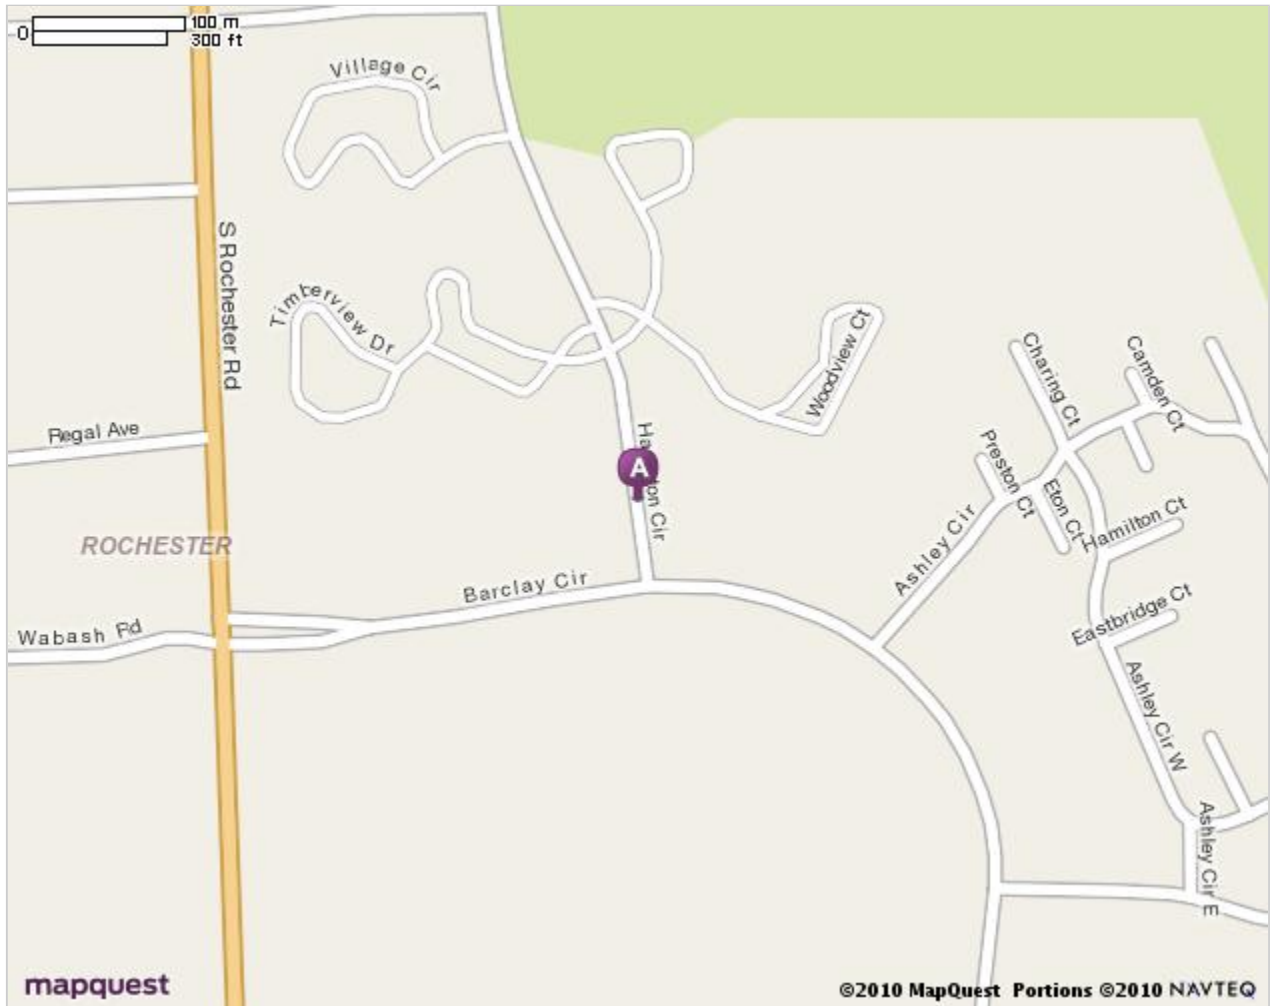

MAPQUEST.

Map of 130 Hampton Cir Rochester Hills, MI 48307-4195

Notes

[All rights reserved. Use subject to License/Copyright](#) | [Map Legend](#)

Directions and maps are informational only. We make no warranties on the accuracy of their content, road conditions or route usability or expeditiousness. You assume all risk of use. MapQuest and its suppliers shall not be liable to you for any loss or delay resulting from your use of MapQuest. Your use of MapQuest means you agree to our [Terms of Use](#)